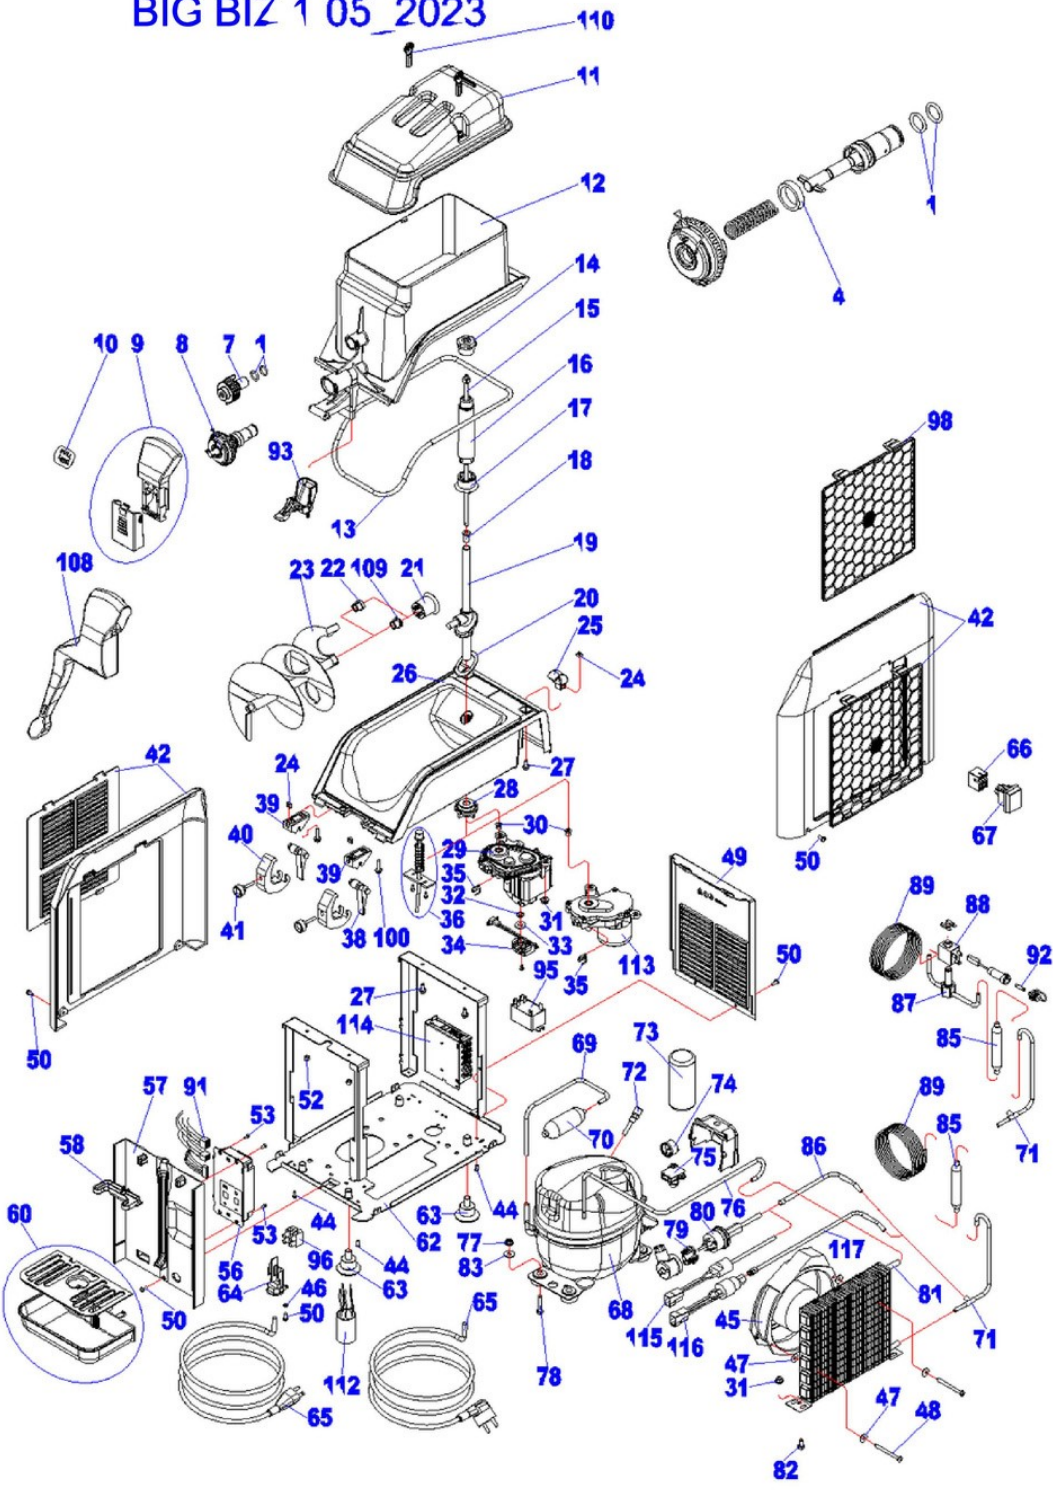

BIG BIZ 1 05_2023

BIG BIZ 2 05_2023

ADDITIONAL 10\$ FEE FOR ORDERS UNDER \$100 WILL BE APPLIED

PART#	Exploded View	DESCRIPTION	VERSION	BB1	BB2	115/60
OR13000117	1	O-RING 117	ALL	*	*	*
M0003117-001	4	OUTLET BACK GASKET	ALL	*	*	*
M0004109-002	7	RING NUT HORIZONTAL AUGER 2012 VERSION	ALL	*	*	*
M0003126-005	8	RING NUT LEVER COVER PISTON 2ORING(GLASS FIBER)	ALL	*	*	*
M0003139-001	9	BLACK HANDLE AND COVER 2012 VERSION	ALL	*	*	*
A0006111-001	10	"PULL HERE" STICKER	ALL	*	*	*
L0006104-005	11	TRANSPARENT TOP LIGHT W/LID LOCK	ALL	*	*	*
L0000115-003	12	TRANSPARENT TANK 2017 VERSION w/lid lock	ALL	*	*	*
L0000106-001	13	GASKET TRANSPARENT TANK	ALL	*	*	*
M0000107-001	14	RING NUT VERTICAL PROPELLER	ALL	*	*	*
L0000104-001	15	TRANSMISSION SHAFT WITH NUT	ALL	*	*	*
L0004104-001	16	VERTICAL AUGER COMPLETE OF BUSHING	ALL	*	*	*
M0004104-001	17	PINION VERTICAL AUGER UNTIL S/N 140703180	ALL	*	*	*
M0004104-002	17	PINION VERTICAL AUGER FROM S/N 140703181	ALL	*	*	*
M0000104-001	18	BUSHING TRANSMISSION SHAFT	ALL	*	*	*
L0000116-002	19	TRANSMISSION SHAFT WITH SLEEVE+ORING 2014 VERSION	ALL	*	*	*
M0000114-001	20	TRANSMISSION SHAFT GASKET	ALL	*	*	*
A0000114-001	20	TRANSMISSION SHAFT ORING 2012 VERSION	ALL	*	*	*
M0004105-002	21	HORIZONTAL AUGER GEAR	ALL	*	*	*
M0004102-002	22	HORIZONTAL AUGER BUSHING 2012 VERS.	ALL	*	*	*
L0004103-002	23	HORIZONTAL AUGER COMPLETE OF BUSHING 2012 VERS.	ALL	*	*	*
M0000120-001	24	M5 SQUARE NUT	ALL	*	*	*
M0006103-003	25	BLACK REAR HINGE	ALL	*	*	*
L0002113-004	26	BIG BIZ COMPLETE BLACK TANK NEW EVAPORATOR	ALL	*	*	*
M0001101-001	27	SCREW TE 5X12MM	ALL	*	*	*
M0000105-001	28	RING NUT SHAFT FASTENING	ALL	*	*	*
M0005139-002	29	COMPLETE GEAR MOTOR WITH HALL SENSOR ELCO	R404A	*	*	*
M0005139-003	29	COMPLETE GEAR MOTOR WITH HALL SENSOR KENTA	R404A	*	*	*
A0000117-001	30	GEAR MOTOR BUSHING	R404A	*	*	*
DADOD.6ZFL	31	M6 NUT	ALL	*	*	*
B1071234	32	MAGNET SLEEVE	R404A	*	*	*
M1551004	33	PERMANENT MAGNET	R404A	*	*	*
A0000123-002	34	KIT COMPLETE PLASTIC COVER WITH HALL CELL ELCO	R404A	*	*	*
C025006	34	HALL CELL KENTA	R404A	*	*	*
A0001104-001	35	GEAR MOTOR/TRANSMISSION SHAFT PIN	ALL	*	*	*
M0000157-002	36	FC-BB ELECTRONIC THERMOSTAT PROBE COMPLETE 2015 VERS.	ALL	*	*	*
M0006115-003	38	BLACK FRONT HINGE	ALL	*	*	*
M0006116-003	39	BLACK BASE	ALL	*	*	*
M0006102-003	40	BLACK HINGE HOOK	ALL	*	*	*
M0006119-001	41	LOCKING BOLT	ALL	*	*	*
L0006131-001	42	KIT PLASTIC PANEL RIGHT+LEFT+AIR FILTER+LOUVER BLACK	ALL	*	*	*
L0006131-005	42	KIT PLASTIC PANEL RIGHT+LEFT+AIR FILTER+LOUVER WHITE	ALL	*	*	*
VITTE4X10Z	44	SCREW TE 4X10MM	ALL	*	*	*
LA105101-001	45	FAN MOTOR 17W 115V/50-60HZ	ALL	*	*	*