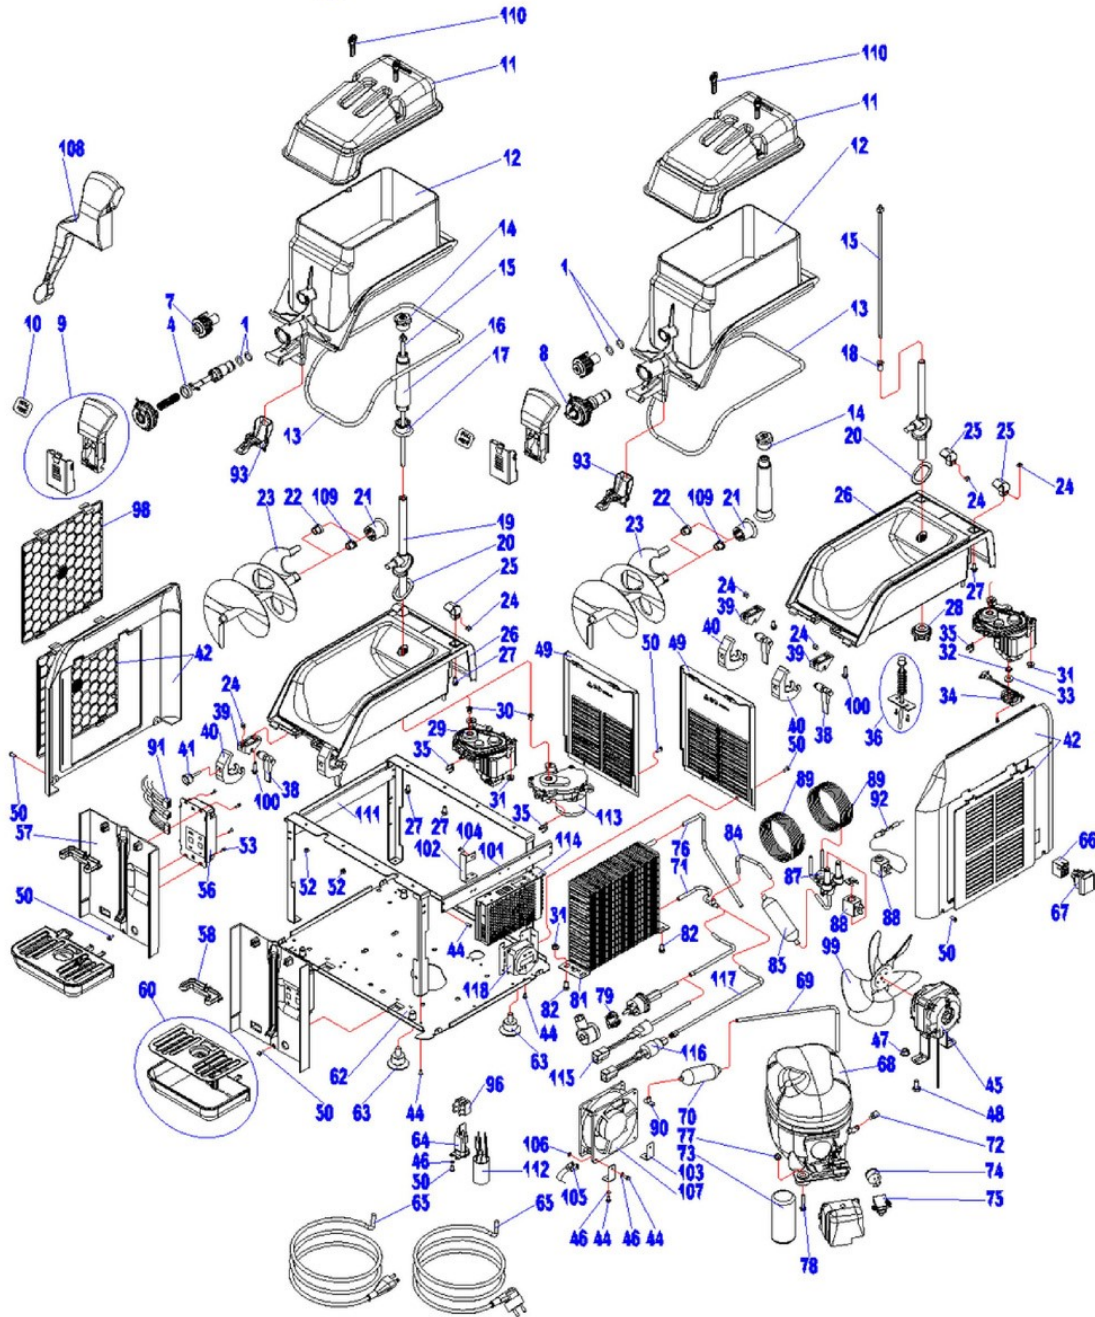

BIG BIZ 1 05_2023

BIG BIZ 2 05_2023

ADDITIONAL 10\$ FEE FOR ORDERS UNDER \$100 WILL BE APPLIED

PART#	Exploded View	DESCRIPTION	VERSION	BB1	BB2	115/60
OR13000117	1	O-RING 117	ALL	*	*	*
M0003117-001	4	OUTLET BACK GASKET	ALL	*	*	*
M0004109-002	7	RING NUT HORIZONTAL AUGER 2012 VERSION	ALL	*	*	*
M0003126-005	8	RING NUT LEVER COVER PISTON 2ORING(GLASS FIBER)	ALL	*	*	*
M0003139-001	9	BLACK HANDLE AND COVER 2012 VERSION	ALL	*	*	*
A0006111-001	10	"PULL HERE" STICKER	ALL	*	*	*
L0006104-005	11	TRANSPARENT TOP LIGHT W/LID LOCK	ALL	*	*	*
L0000115-003	12	TRANSPARENT TANK 2017 VERSION w/lid lock	ALL	*	*	*
L0000106-001	13	GASKET TRANSPARENT TANK	ALL	*	*	*
M0000107-001	14	RING NUT VERTICAL PROPELLER	ALL	*	*	*
L0000104-001	15	TRANSMISSION SHAFT WITH NUT	ALL	*	*	*
L0004104-001	16	VERTICAL AUGER COMPLETE OF BUSHING	ALL	*	*	*
M0004104-001	17	PINION VERTICAL AUGER UNTIL S/N 140703180	ALL	*	*	*
M0004104-002	17	PINION VERTICAL AUGER FROM S/N 140703181	ALL	*	*	*
M0000104-001	18	BUSHING TRANSMISSION SHAFT	ALL	*	*	*
L0000116-002	19	TRANSMISSION SHAFT WITH SLEEVE+ORING 2014 VERSION	ALL	*	*	*
M0000114-001	20	TRANSMISSION SHAFT GASKET	ALL	*	*	*
A0000114-001	20	TRANSMISSION SHAFT ORING 2012 VERSION	ALL	*	*	*
M0004105-002	21	HORIZONTAL AUGER GEAR	ALL	*	*	*
M0004102-002	22	HORIZONTAL AUGER BUSHING 2012 VERS.	ALL	*	*	*
L0004103-002	23	HORIZONTAL AUGER COMPLETE OF BUSHING 2012 VERS.	ALL	*	*	*
M0000120-001	24	M5 SQUARE NUT	ALL	*	*	*
M0006103-003	25	BLACK REAR HINGE	ALL	*	*	*
L0002113-004	26	BIG BIZ COMPLETE BLACK TANK NEW EVAPORATOR	ALL	*	*	*
M0001101-001	27	SCREW TE 5X12MM	ALL	*	*	*
M0000105-001	28	RING NUT SHAFT FASTENING	ALL	*	*	*
M0005139-002	29	COMPLETE GEAR MOTOR WITH HALL SENSOR ELCO	R404A	*	*	*
M0005139-003	29	COMPLETE GEAR MOTOR WITH HALL SENSOR KENTA	R404A	*	*	*
A0000117-001	30	GEAR MOTOR BUSHING	R404A	*	*	*
DADOD.6ZFL	31	M6 NUT	ALL	*	*	*
B1071234	32	MAGNET SLEEVE	R404A	*	*	*
M1551004	33	PERMANENT MAGNET	R404A	*	*	*
A0000123-002	34	KIT COMPLETE PLASTIC COVER WITH HALL CELL ELCO	R404A	*	*	*
C025006	34	HALL CELL KENTA	R404A	*	*	*
A0001104-001	35	GEAR MOTOR/TRANSMISSION SHAFT PIN	ALL	*	*	*
M0000157-002	36	FC-BB ELECTRONIC THERMOSTAT PROBE COMPLETE 2015 VERS.	ALL	*	*	*
M0006115-003	38	BLACK FRONT HINGE	ALL	*	*	*
M0006116-003	39	BLACK BASE	ALL	*	*	*
M0006102-003	40	BLACK HINGE HOOK	ALL	*	*	*
M0006119-001	41	LOCKING BOLT	ALL	*	*	*
L0006131-001	42	KIT PLASTIC PANEL RIGHT+LEFT+AIR FILTER+LOUVER BLACK	ALL	*	*	*
L0006131-005	42	KIT PLASTIC PANEL RIGHT+LEFT+AIR FILTER+LOUVER WHITE	ALL	*	*	*
VITTE4X10Z	44	SCREW TE 4X10MM	ALL	*	*	*
LA105101-001	45	FAN MOTOR 17W 115V/50-60HZ	ALL	*	*	*